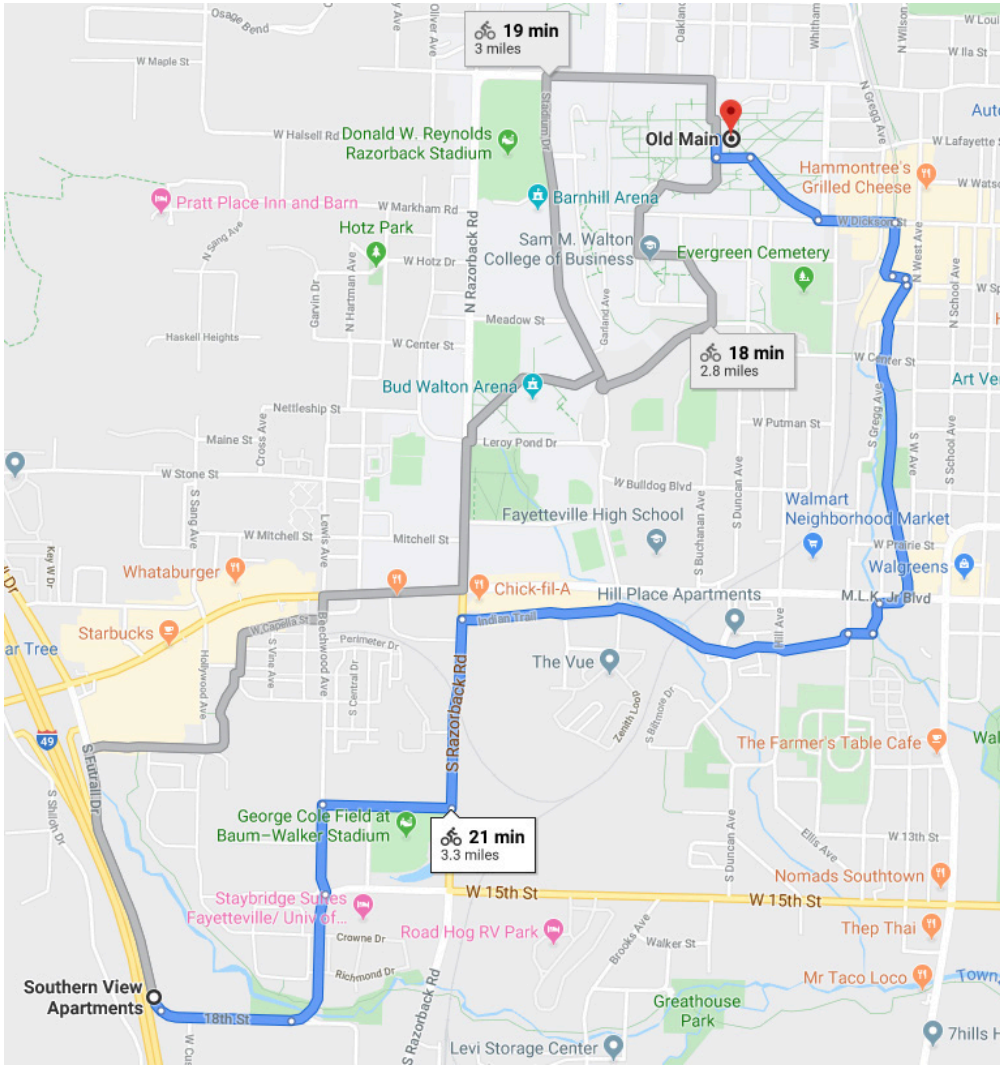

## Southern View Apartments

Home Address: 400 S Futrall Dr, Fayetteville, AR

Class Location: Old Main

Parking Space: Lot 72

Bus Route: 48

		WALK	BIKE/ E-SCOOTER	BUS + WALK	CAR + WALK
ROUND TRIP	TRAVEL TIME ONE WAY	50 MIN	21 MIN	32 MIN	20 MIN
	DAILY EXPENSE	\$0	\$0	\$0	\$2.80
	YEARLY EXPENSE	\$0	\$0	\$0	\$517.26
	CALORIES BURNED	72 cal	42 cal	40 cal	104 cal
	DAILY EMISSIONS	0 lbs/CO <sub>2</sub> e	0 lbs/CO <sub>2</sub> e	2.54 lbs/CO <sub>2</sub> e	3.78 lbs/CO <sub>2</sub> e

# SOUTHERN VIEW'S PREFERRED ROUTE

VIA GOOGLE MAPS

## Southern View Apartments

S Futrall Dr, Fayetteville, AR 72701

- ↑ 1. Head south on S Futrall Dr 161 ft
- ↑ 2. Continue onto W 18th St 0.2 mi
- ↑ 3. Continue onto Beechwood Ave 0.3 mi
- 📍 4. At the traffic circle, continue straight to stay on Beechwood Ave 0.2 mi
- ➡ 5. Turn right onto Baum Dr/Pub 1250 0.2 mi
- ↩ 6. Turn left onto S Razorback Rd 0.3 mi
- ➡ 7. Turn right onto Tsa-La-Gi Trail 0.7 mi
- ➡ 8. Slight right to stay on Tsa-La-Gi Trail 236 ft
- ↩ 9. Turn left onto Frisco Trail/Razorback Greenway 318 ft
- ➡ 10. Turn right to stay on Frisco Trail/Razorback Greenway 0.6 mi
- ↩ 11. Slight left to stay on Frisco Trail/Razorback Greenway 72 ft
- ↩ 12. Turn left to stay on Frisco Trail/Razorback Greenway 131 ft
- ↩ 13. Slight left to stay on Frisco Trail/Razorback Greenway 0.1 mi
- ↩ 14. Turn left onto W Dickson St   
 ⓘ Pass by Jimmy John's (on the right) 0.1 mi
- ➡ 15. Turn right 0.1 mi
- ↩ 16. Turn left toward Campus Dr 0.2 mi
- ➡ 17. Turn right onto Campus Dr   
 ⚠ Restricted usage road   
 ⓘ Destination will be on the right 335 ft
- 184 ft

## Old Main

459 Campus Dr, Fayetteville, AR 72701